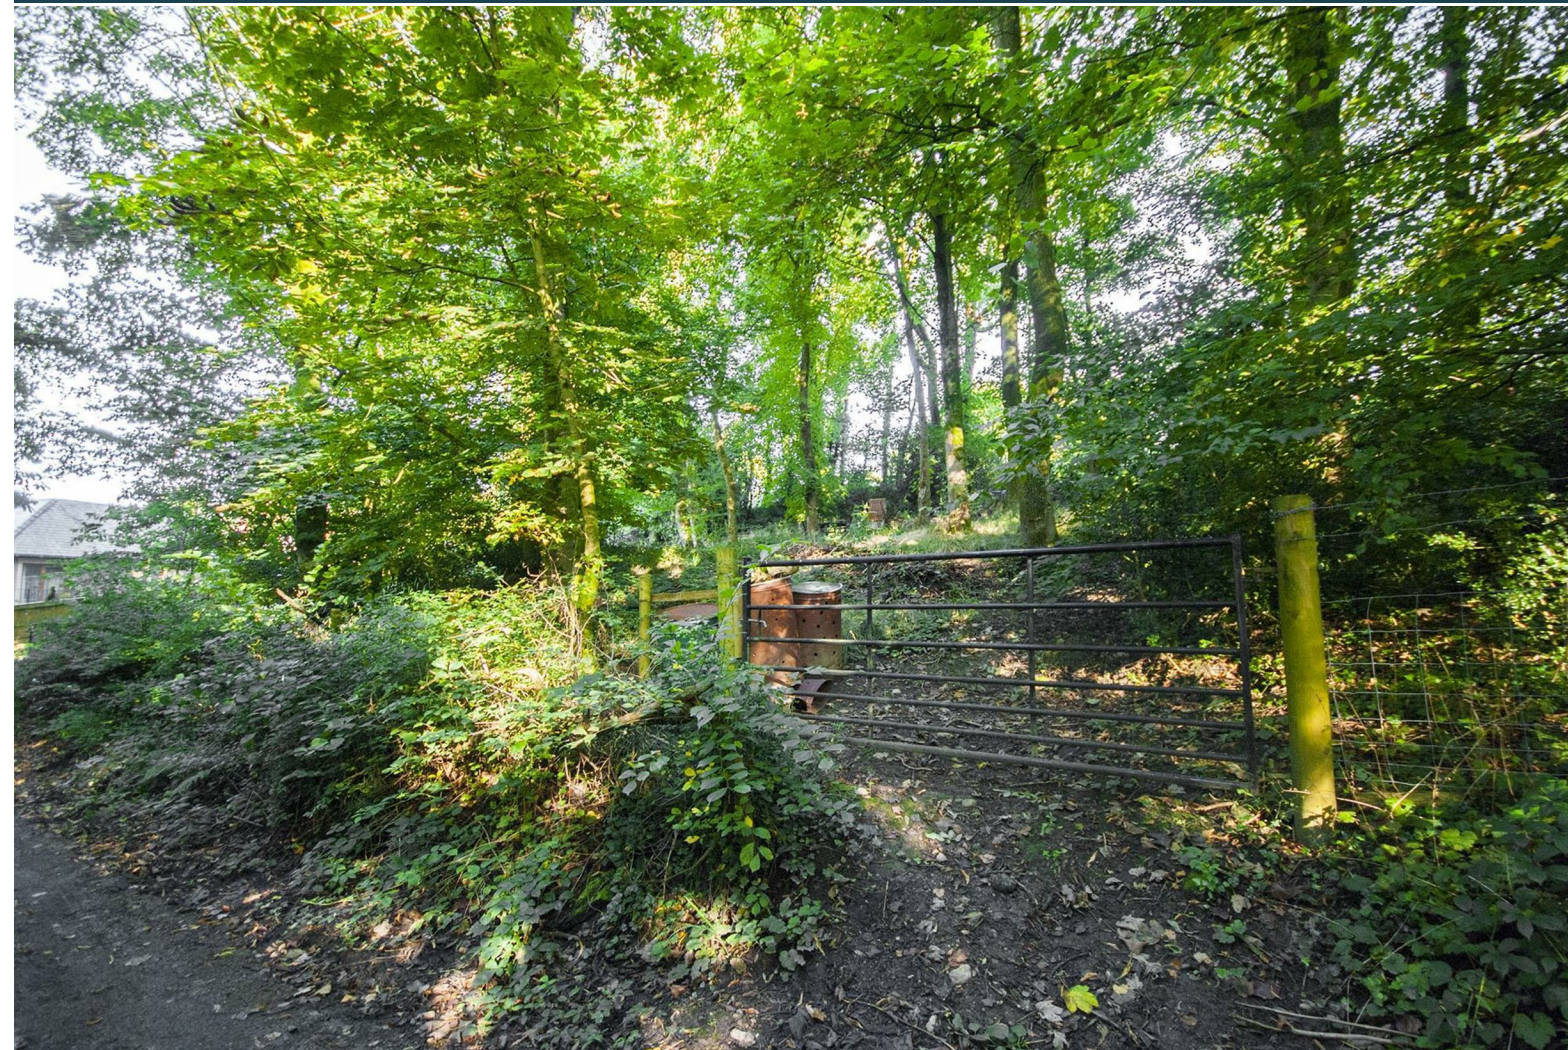

CHARLES LOUIS

HOMES LIMITED

Charles Louis Homes Ltd
4 Bolton Street
Ramsbottom
Bury
BLO 9HX

E propertyenquiries@charleslouis.co.uk
T 0161 959 0166
www.charleslouishomes.co.uk

Directions

From our central Ramsbottom office head north-east on Bolton St/A676 towards Carr St and continue to follow A676. Next turn right onto Rosebank.

Edenwood Road Ramsbottom, Bury, BL0 0EX

£150,000

- 1.1 Acres of woodland located at the end of a quiet cul-de-sac.
- Offers potential for multiple uses, including recreational space and conservation.
- Development opportunities available, subject to planning permission.
- Tranquil countryside setting with natural beauty.
- Conveniently accessible location despite its serene surroundings.
- Ideal for creating a private retreat or exploring development possibilities.

These particulars, whilst believed to be accurate are set out as a general outline only for guidance and do not constitute any part of an offer or contract. Intending purchasers should not rely on them as statements of representation of fact, but must satisfy themselves by inspection or otherwise as to their accuracy. No person in this firm's employment has the authority to make or give any representation or warranty in respect of the property.